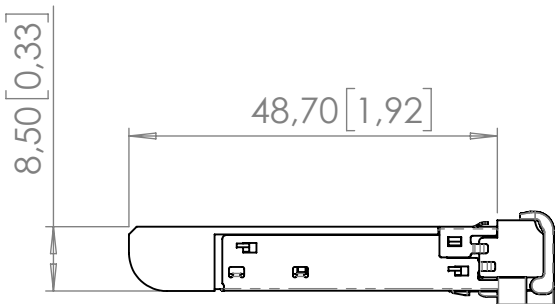

FIRST ANGLE PROJECTION

LU 90 01126

Luminex

Luminex 1000Base-LX SFP SMF Transceiver 1310nm, 10km, LC, DMI

SCALE: 1:1

units: mm [inch]

A4

4