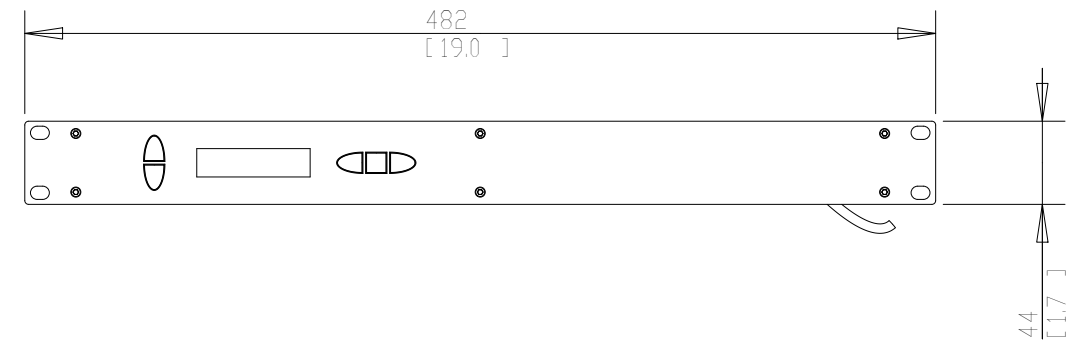

Scale 0.200

Scale 0.200

Units:

mm [inch]

Scale:

1/4

Ethernet DMX 8

**Luminex**  
Lighting Control Equipment