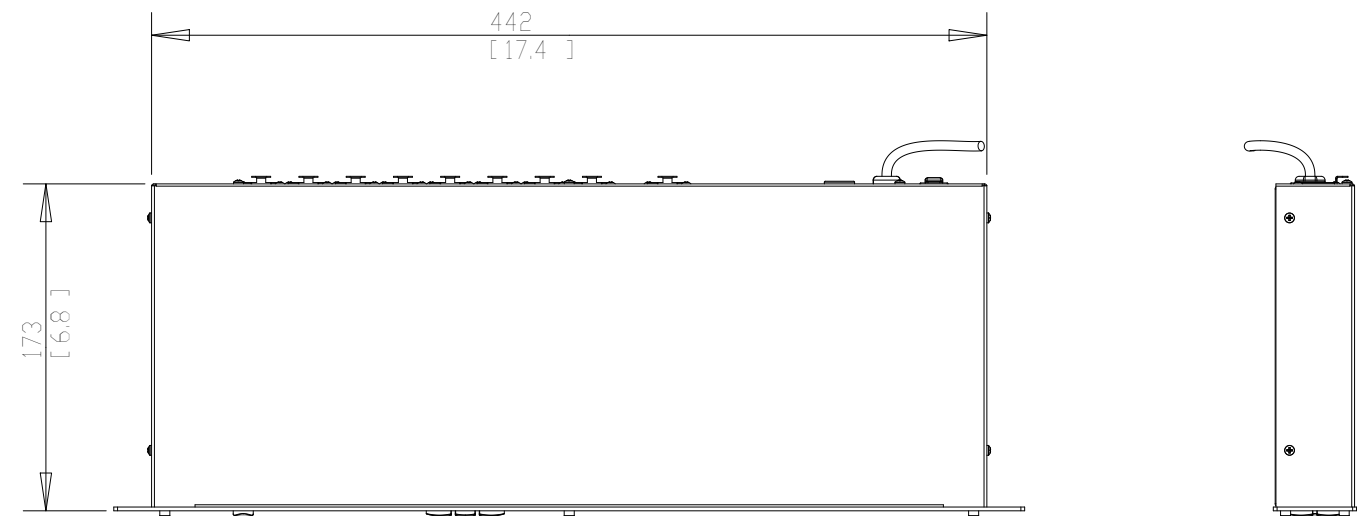

Scale 0.200

Scale 0.200

Units:

mm [inch]

Scale:

1/4

Ethernet DMX 8

**Luminex**  
Lighting Control Equipment