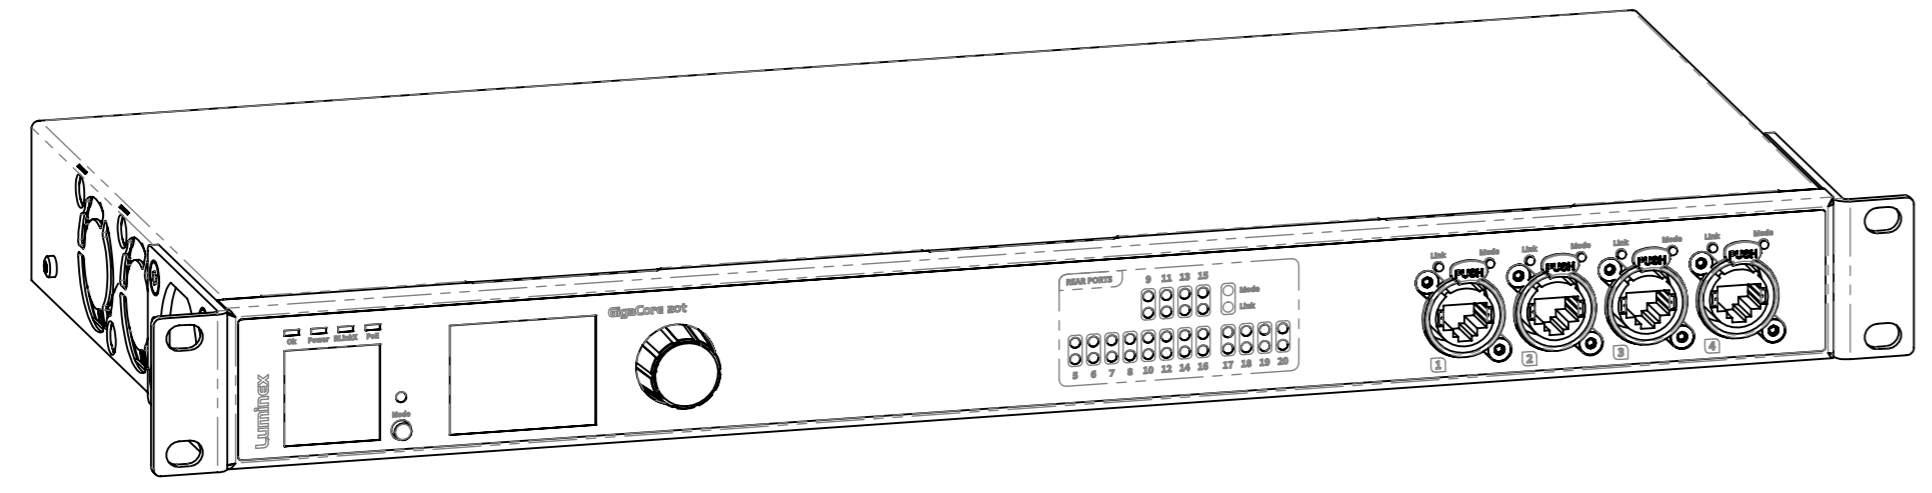

12 11 10 9 8 7 6 5 4 3 2 1

H G F E D C B A

LU 01 00080

GigaCore 20T

12 11 10 9 8 7 6 5 4 3 2 1 A2