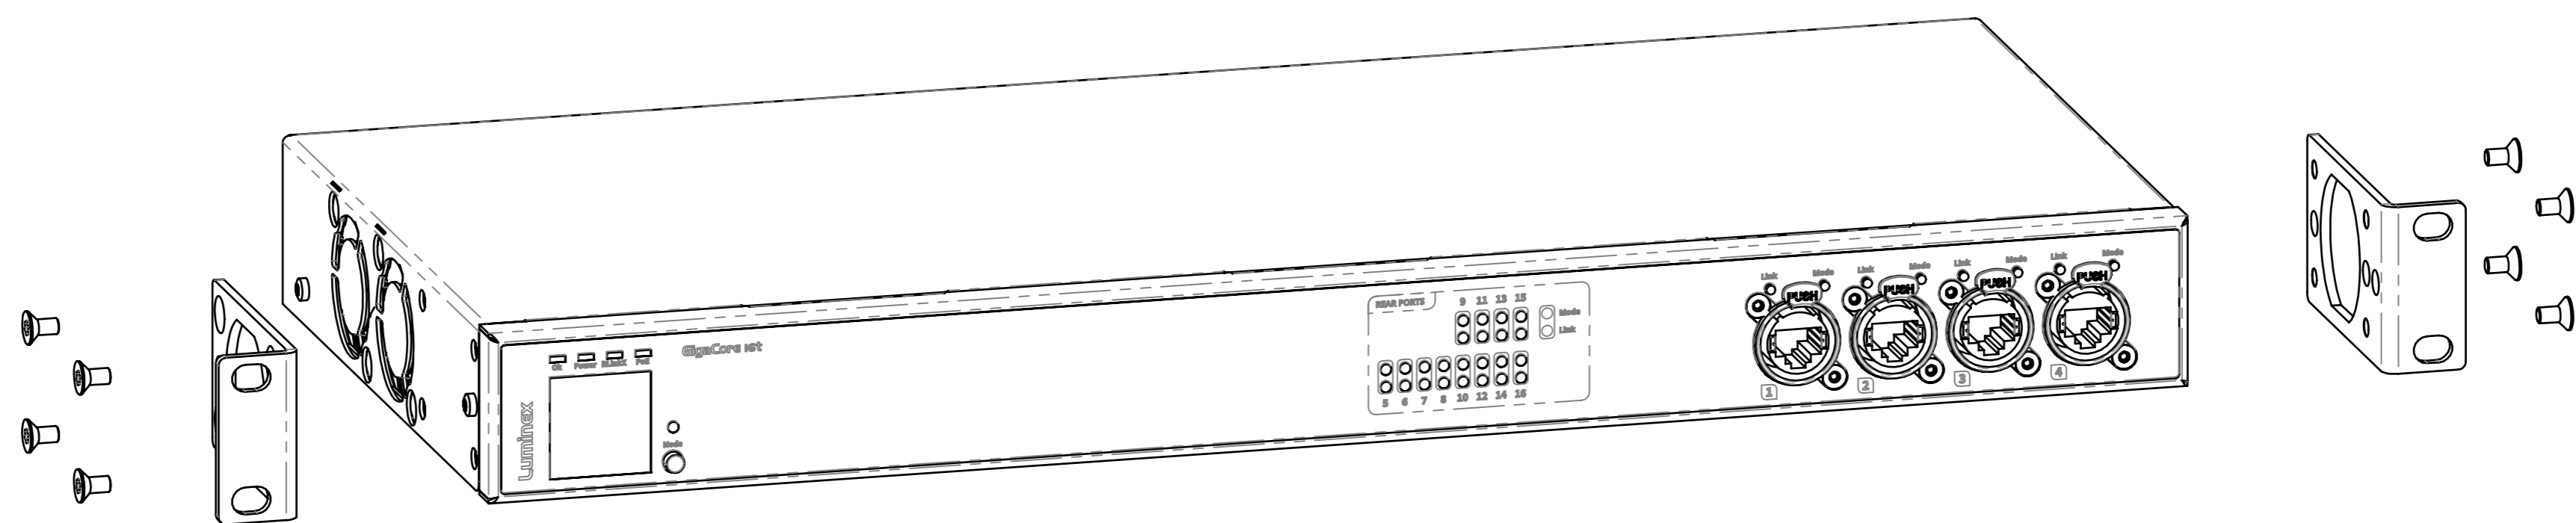

A

A

FIRST ANGLE PROJECTION

LU 01 00085

LUMINEX

GigaCore 16T

SCALE: 1:2

units: mm [inch]