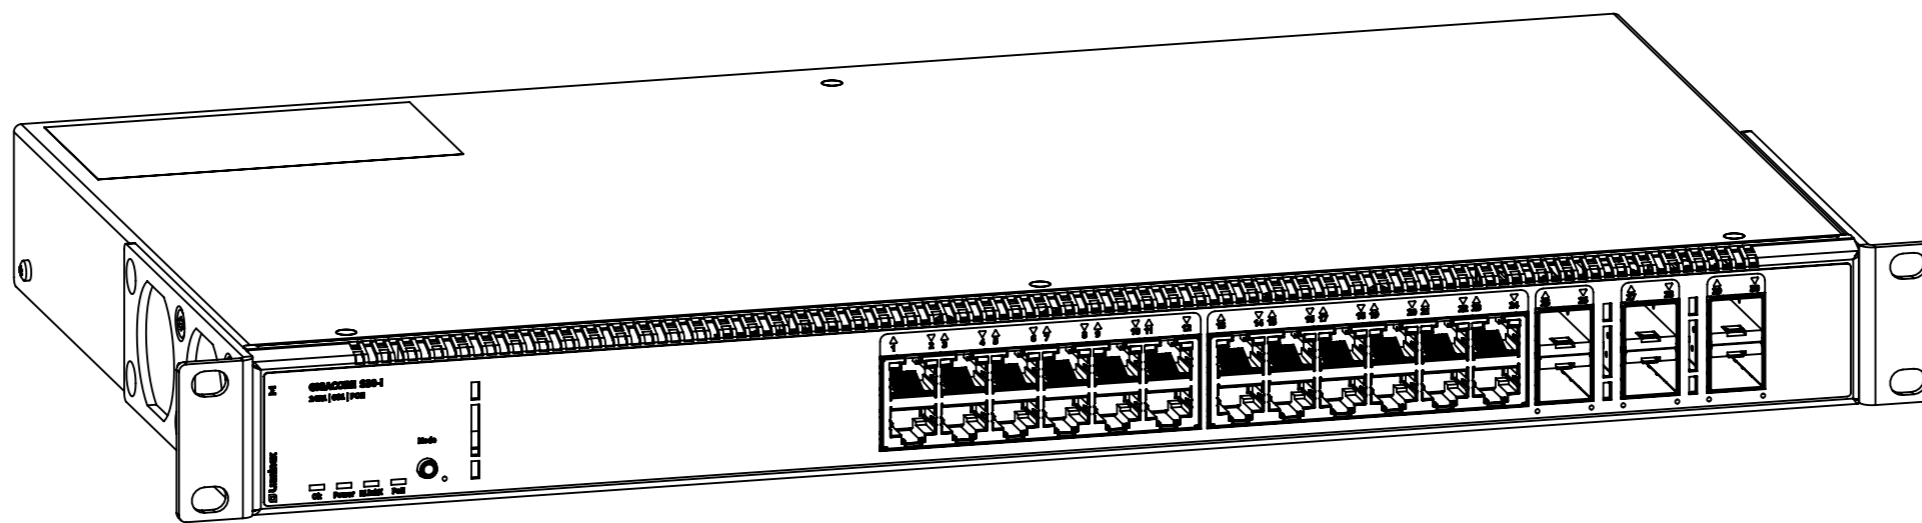

C

B

B

A

A

 <p>FIRST ANGLE PROJECTION</p>	<p>LU 01 00106P</p>			
<p>GigaCore S30i - PoE</p>				
<p>WEIGHT: 3029.62 g</p>	<p>SCALE: 1:2</p>	<p>SHEET 3 OF 3</p>	<p>All dimensions are in mm</p>	<p>A3</p>

8

7