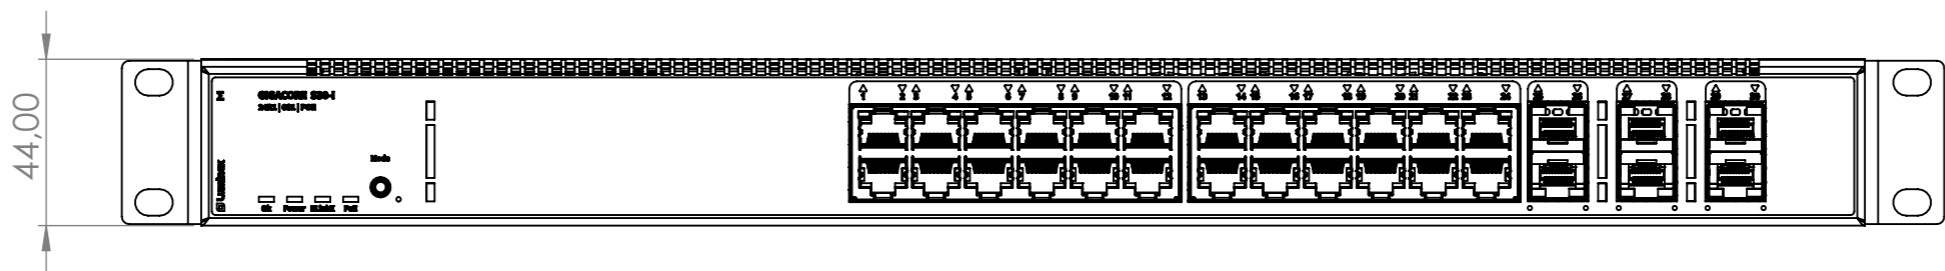

A

LU 01 00106P

Luminex
NETWORK INTELLIGENCE

GigaCore S30i - PoE

WEIGHT: 3029.62 g

SCALE: 1:2

SHEET 2 OF 3

All dimensions are in mm