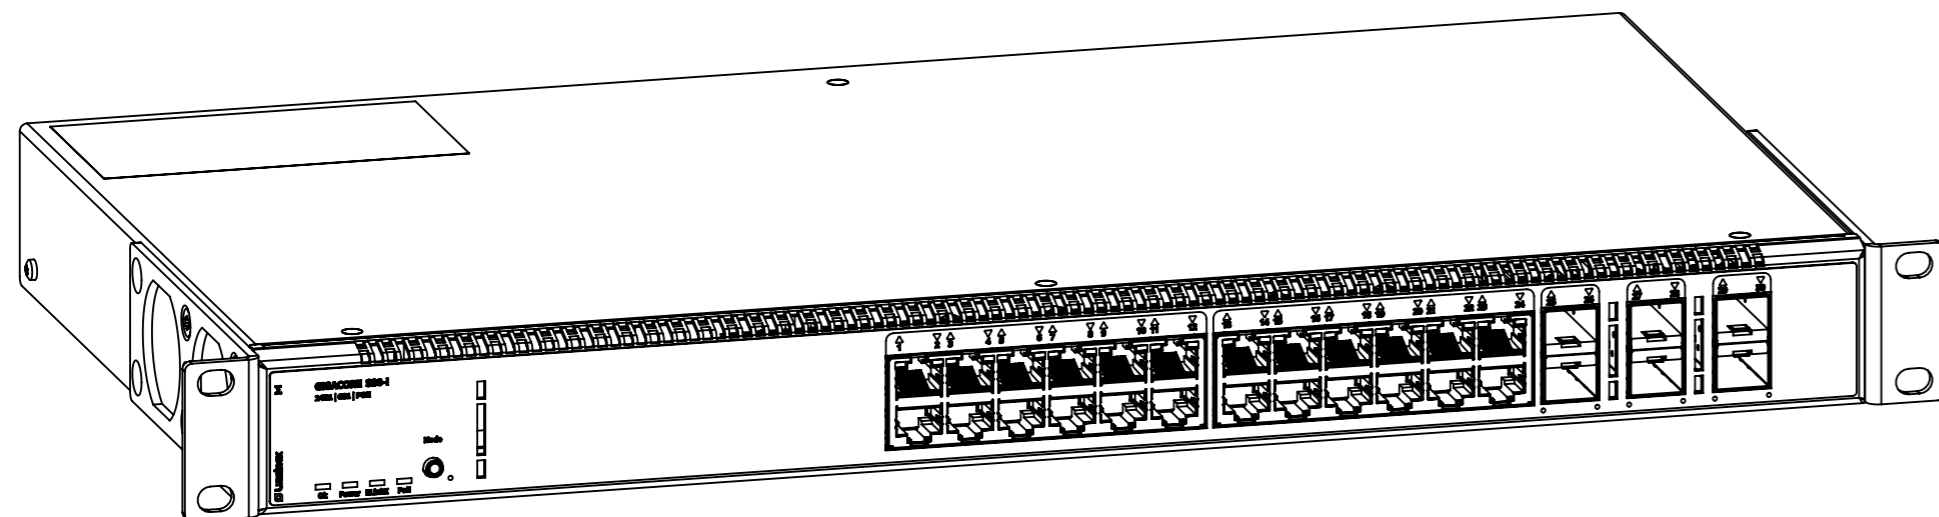

B

B

A

A

 <p>FIRST ANGLE PROJECTION</p>	<p>LU 01 00106P</p>			
<p>GigaCore S30i - PoE</p>				
<p>WEIGHT: 3029.62 g</p>	<p>SCALE: 1:2</p>	<p>SHEET 1 OF 3</p>	<p>All dimensions are in mm</p>	<p>A3</p>

8

7

6