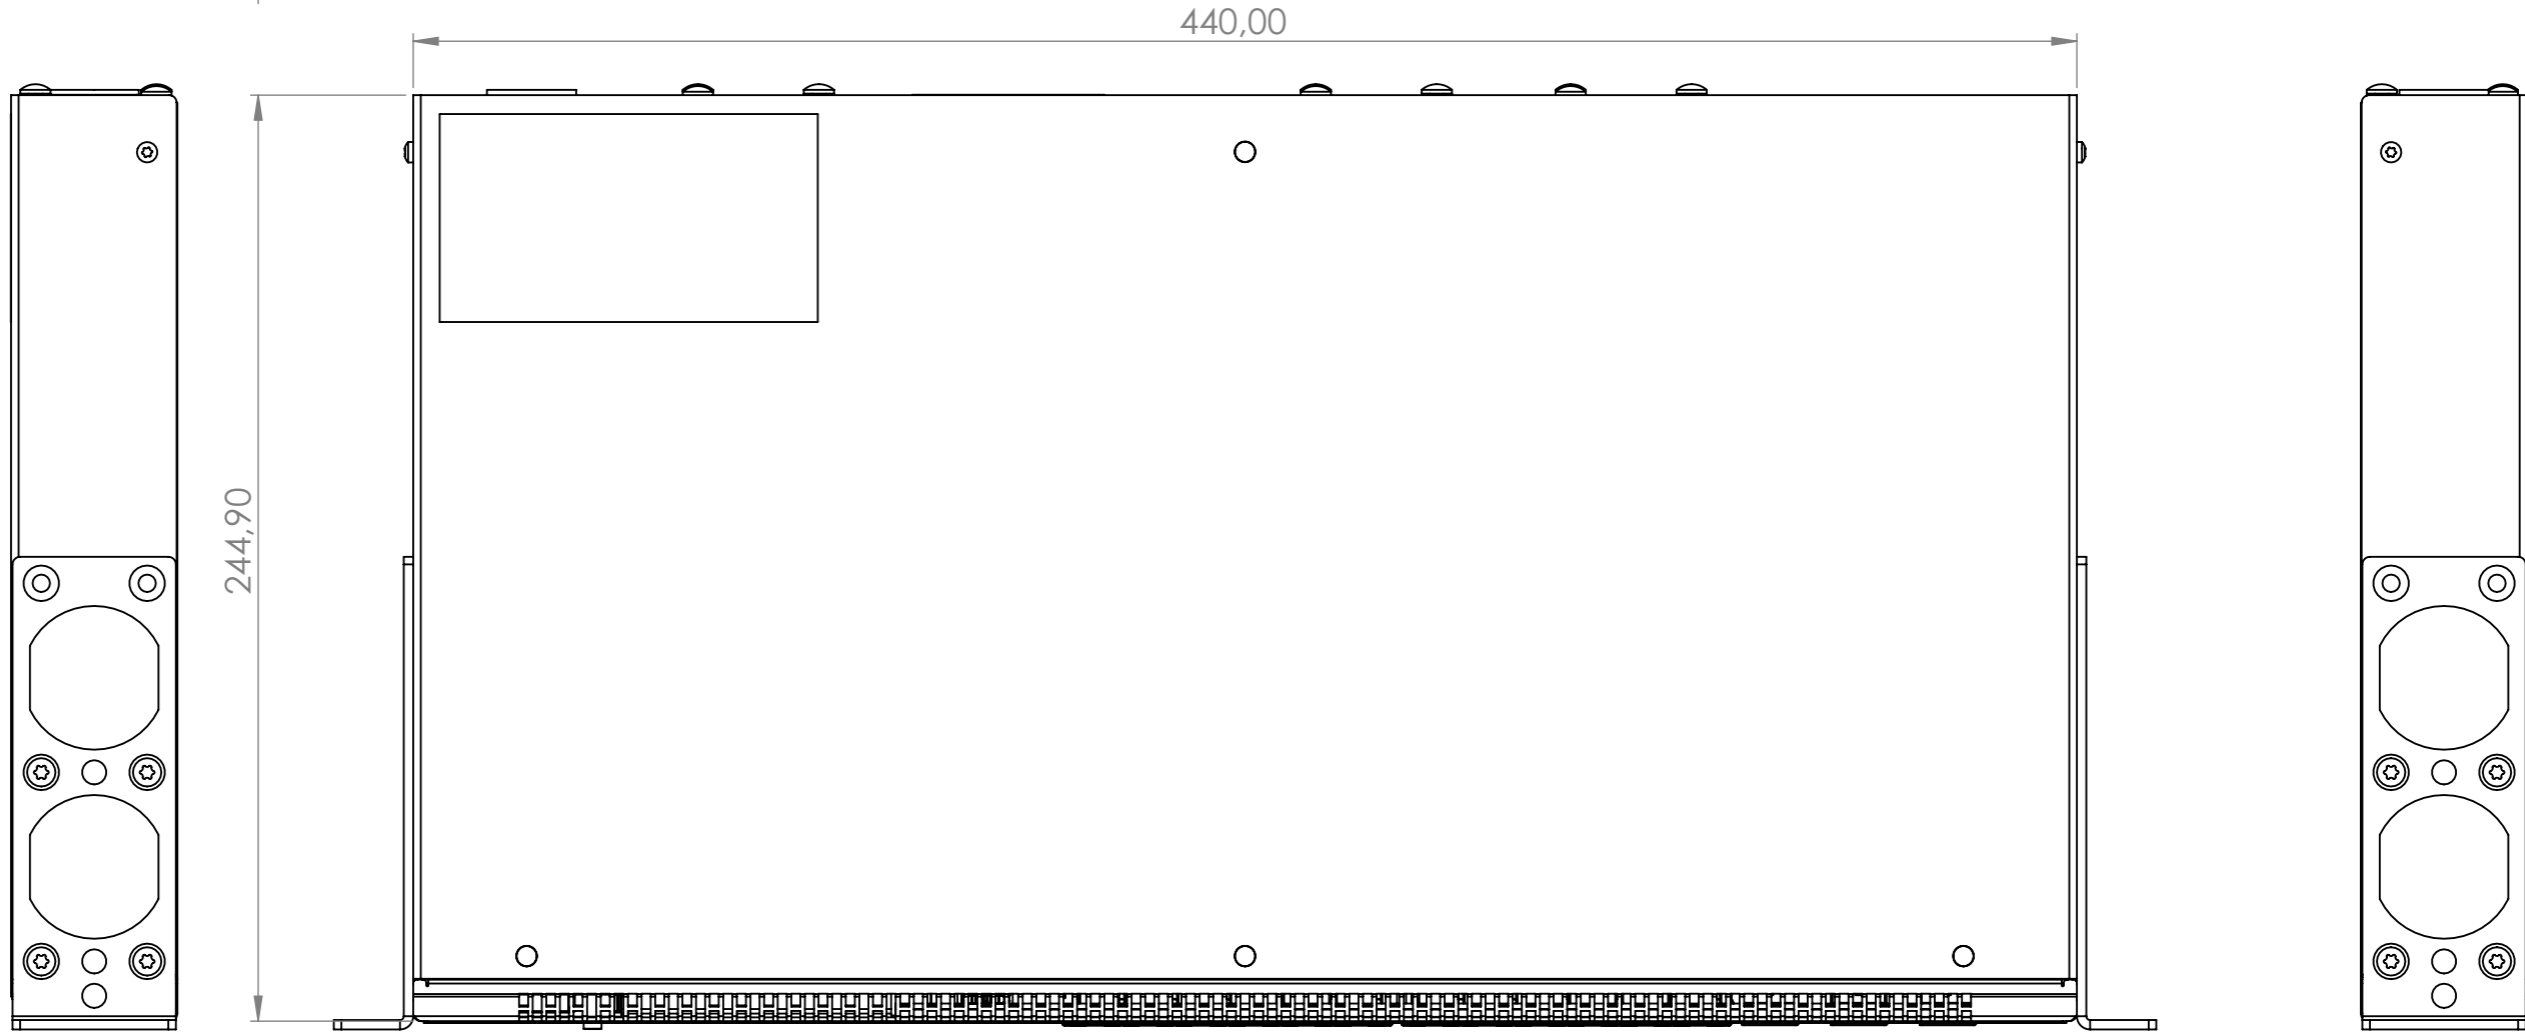

A

LU 01 00106P

Luminex
NETWORK INTELLIGENCE

GigaCore S30i - PoE

WEIGHT: 3029.62 g

SCALE: 1:2

SHEET 2 OF 3

All dimensions are in mm