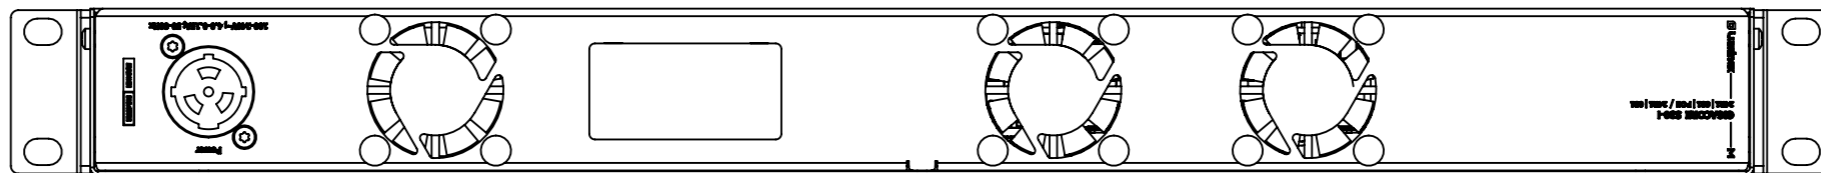

A

LU 01 00106P

Luminex
NETWORK INTELLIGENCE

GigaCore S30i - PoE

WEIGHT: 3029.62 g

SCALE: 1:2

SHEET 2 OF 3

All dimensions are in mm