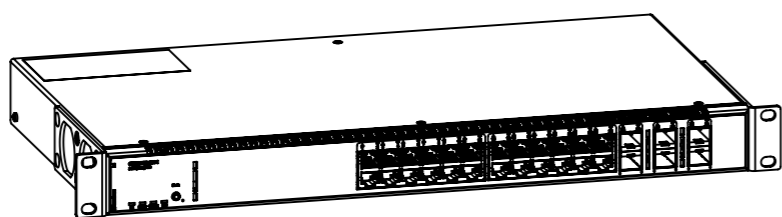

A

LU 01 00106P

Luminex
NETWORK INTELLIGENCE

GigaCore S30i - PoE

WEIGHT: 3029.62 g

SCALE: 1:2

SHEET 2 OF 3

All dimensions are in mm