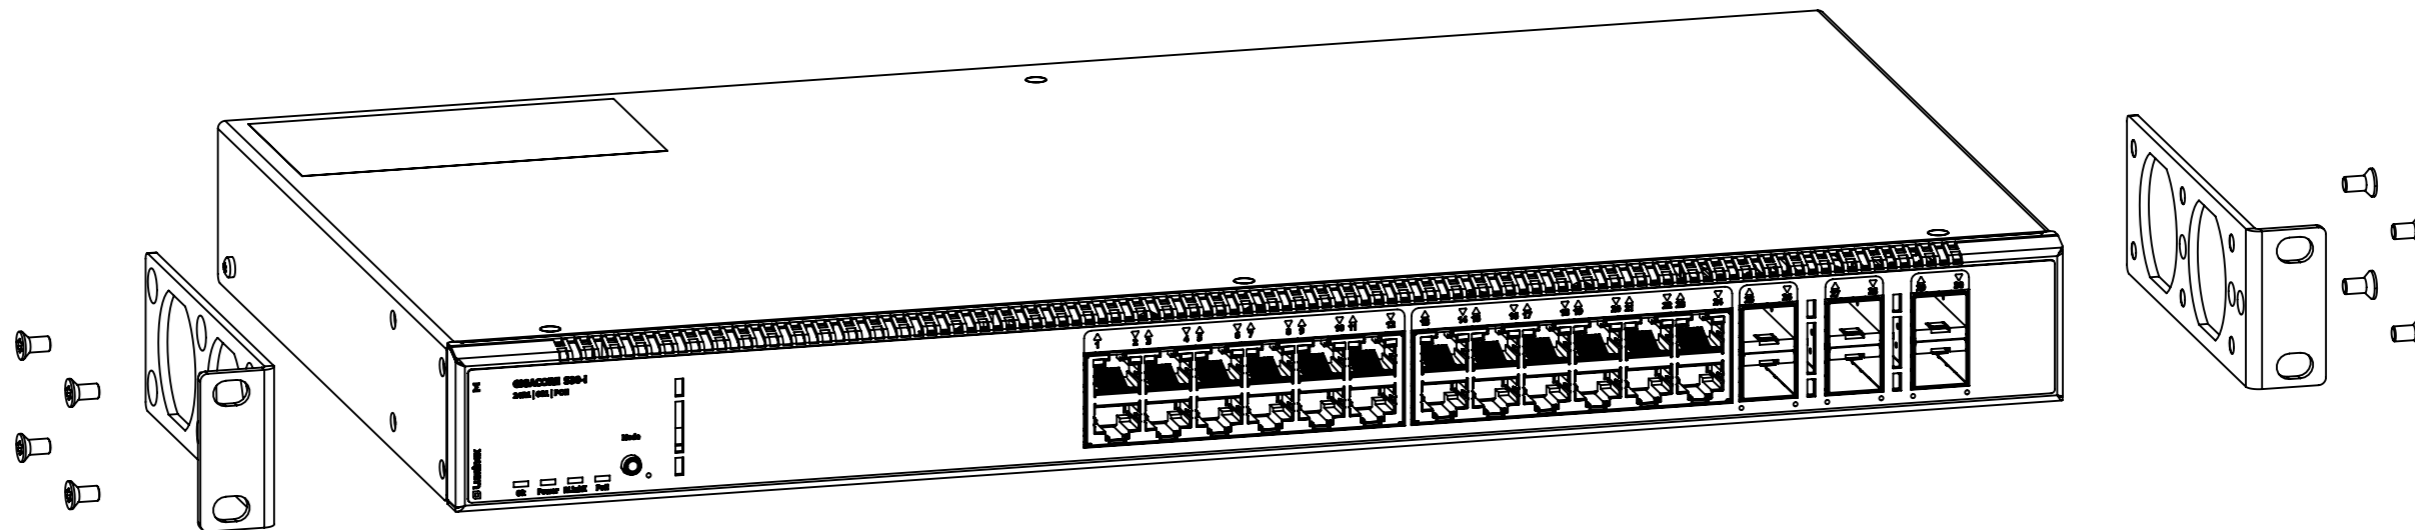

C

B

B

A

A

 <p>FIRST ANGLE PROJECTION</p>	<p>LU 01 00106P</p>			
<p>GigaCore S30i - PoE</p>				
<p>WEIGHT: 3029.62 g</p>	<p>SCALE: 1:2</p>	<p>SHEET 3 OF 3</p>	<p>All dimensions are in mm</p>	<p>A3</p>

8

7