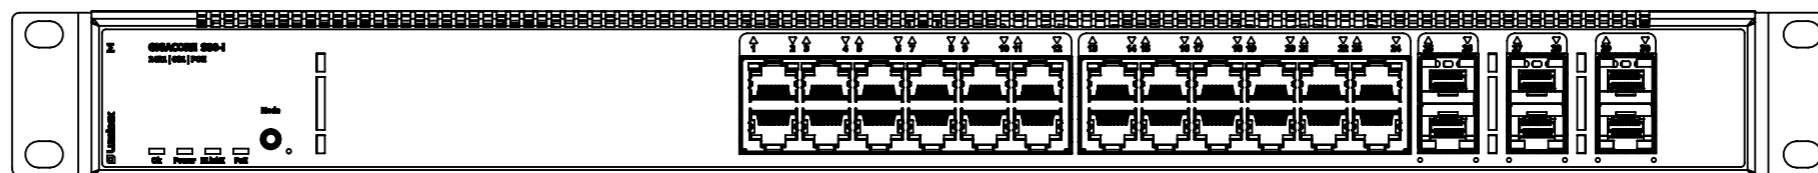

B

B

A

A

 <p>FIRST ANGLE PROJECTION</p>	<p>LU 01 00106P</p>			
<p>GigaCore S30i - PoE</p>				
<p>WEIGHT: 3029.62 g</p>	<p>SCALE: 1:2</p>	<p>SHEET 1 OF 3</p>	<p>All dimensions are in mm</p>	<p>A3</p>

8

7

6