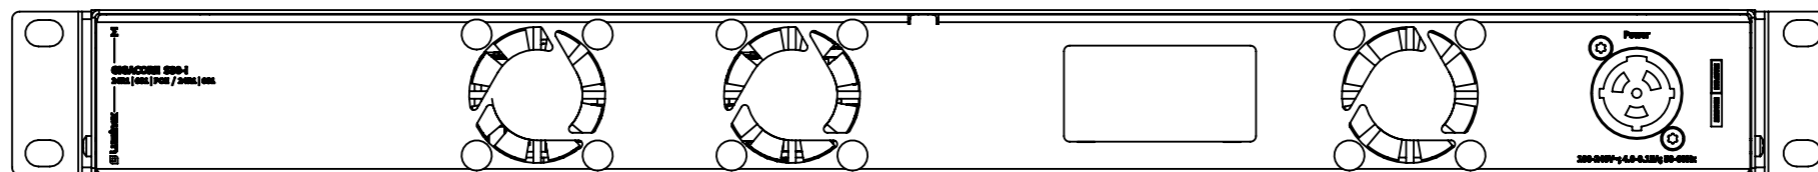

B

B

A

A

 <p>FIRST ANGLE PROJECTION</p>	<p>LU 01 00106P</p>			
<p>GigaCore S30i - PoE</p>				
<p>WEIGHT: 3029.62 g</p>	<p>SCALE: 1:2</p>	<p>SHEET 1 OF 3</p>	<p>All dimensions are in mm</p>	<p>A3</p>

8

7

6