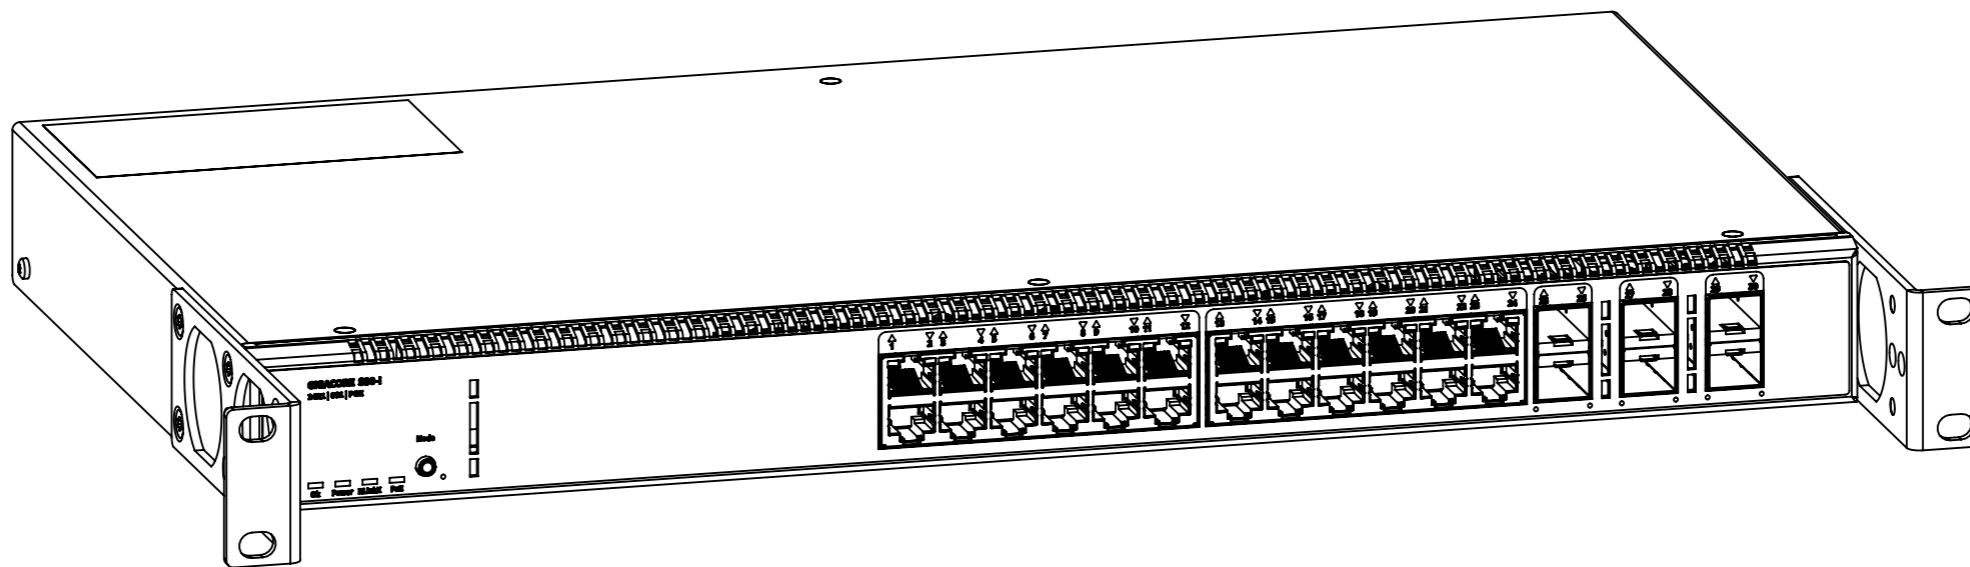

C

B

B

A

A

 <p>FIRST ANGLE PROJECTION</p>	<p>LU 01 00106P</p>			
<p>GigaCore S30i - PoE</p>				
<p>WEIGHT: 3029.62 g</p>	<p>SCALE: 1:2</p>	<p>SHEET 3 OF 3</p>	<p>All dimensions are in mm</p>	<p>A3</p>

8

7