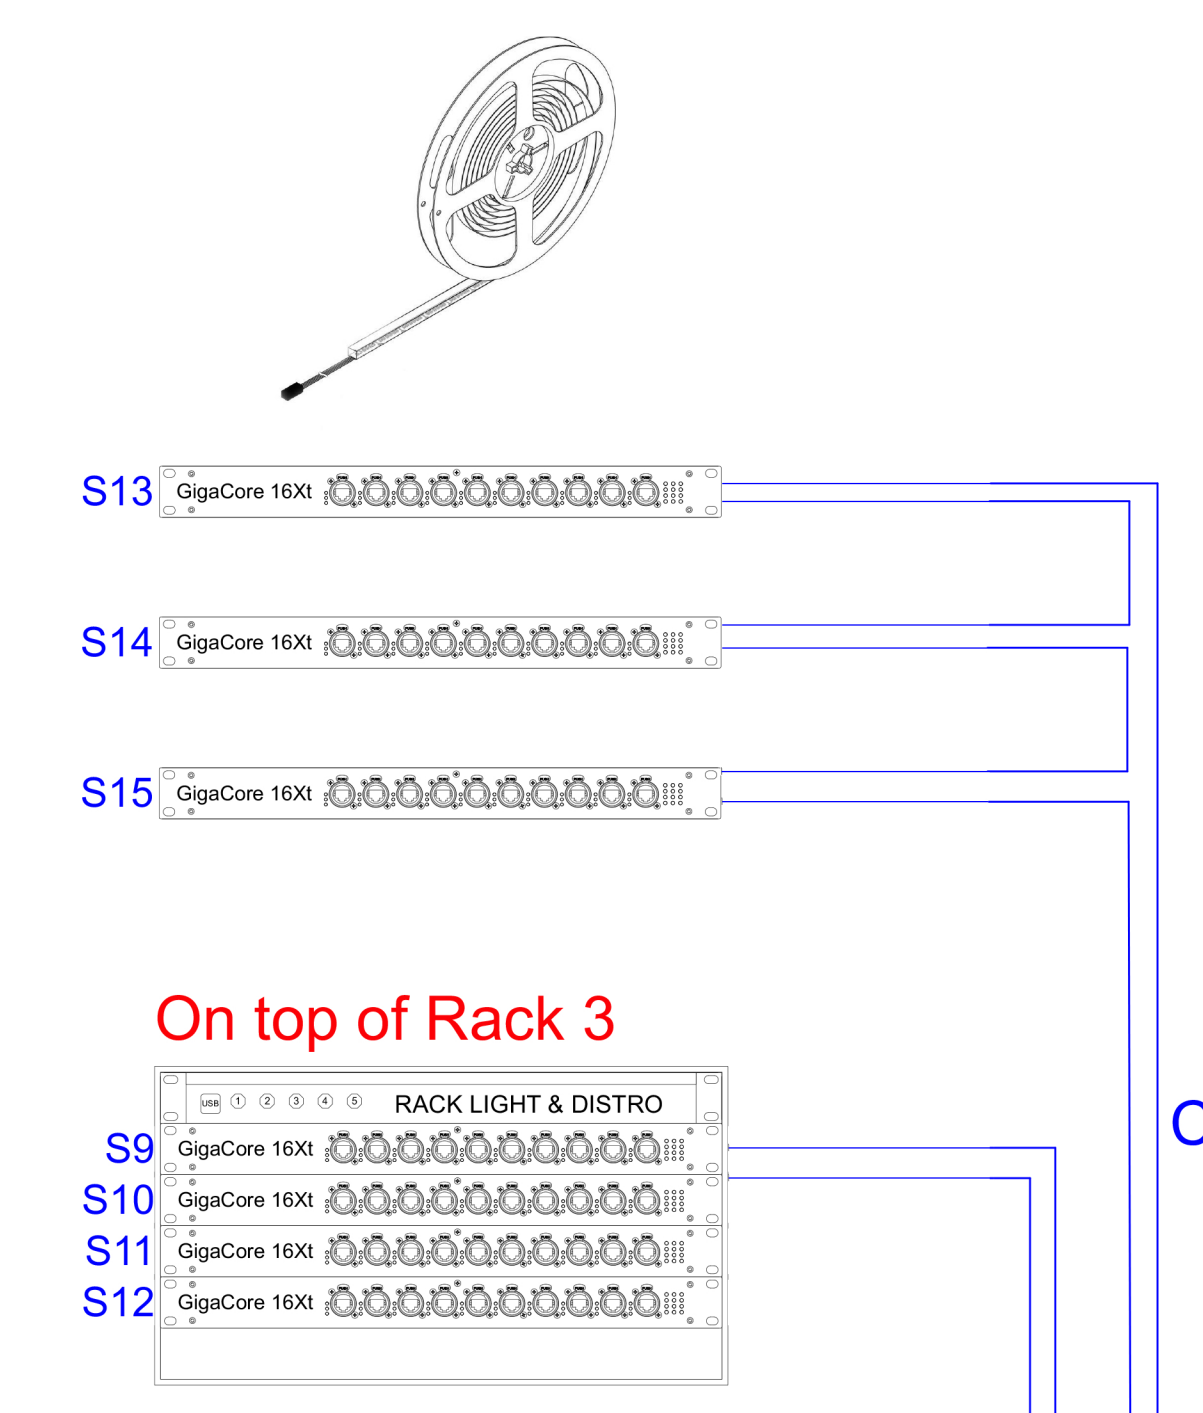

TOUCHDESIGNER

DERIVATIVE . CA

GrandMA 3 Full Size

MAIN FoH
IP1:
IP2:
IP3:

GrandMA 3 Light

Rover
IP1:
IP2:
IP3:

GrandMA 3 Full Size

Backup FoH
IP1:
IP2:
IP3:

GrandMA 3 Light

System/SP
IP1:
IP2:
IP3:

double rack

double rack