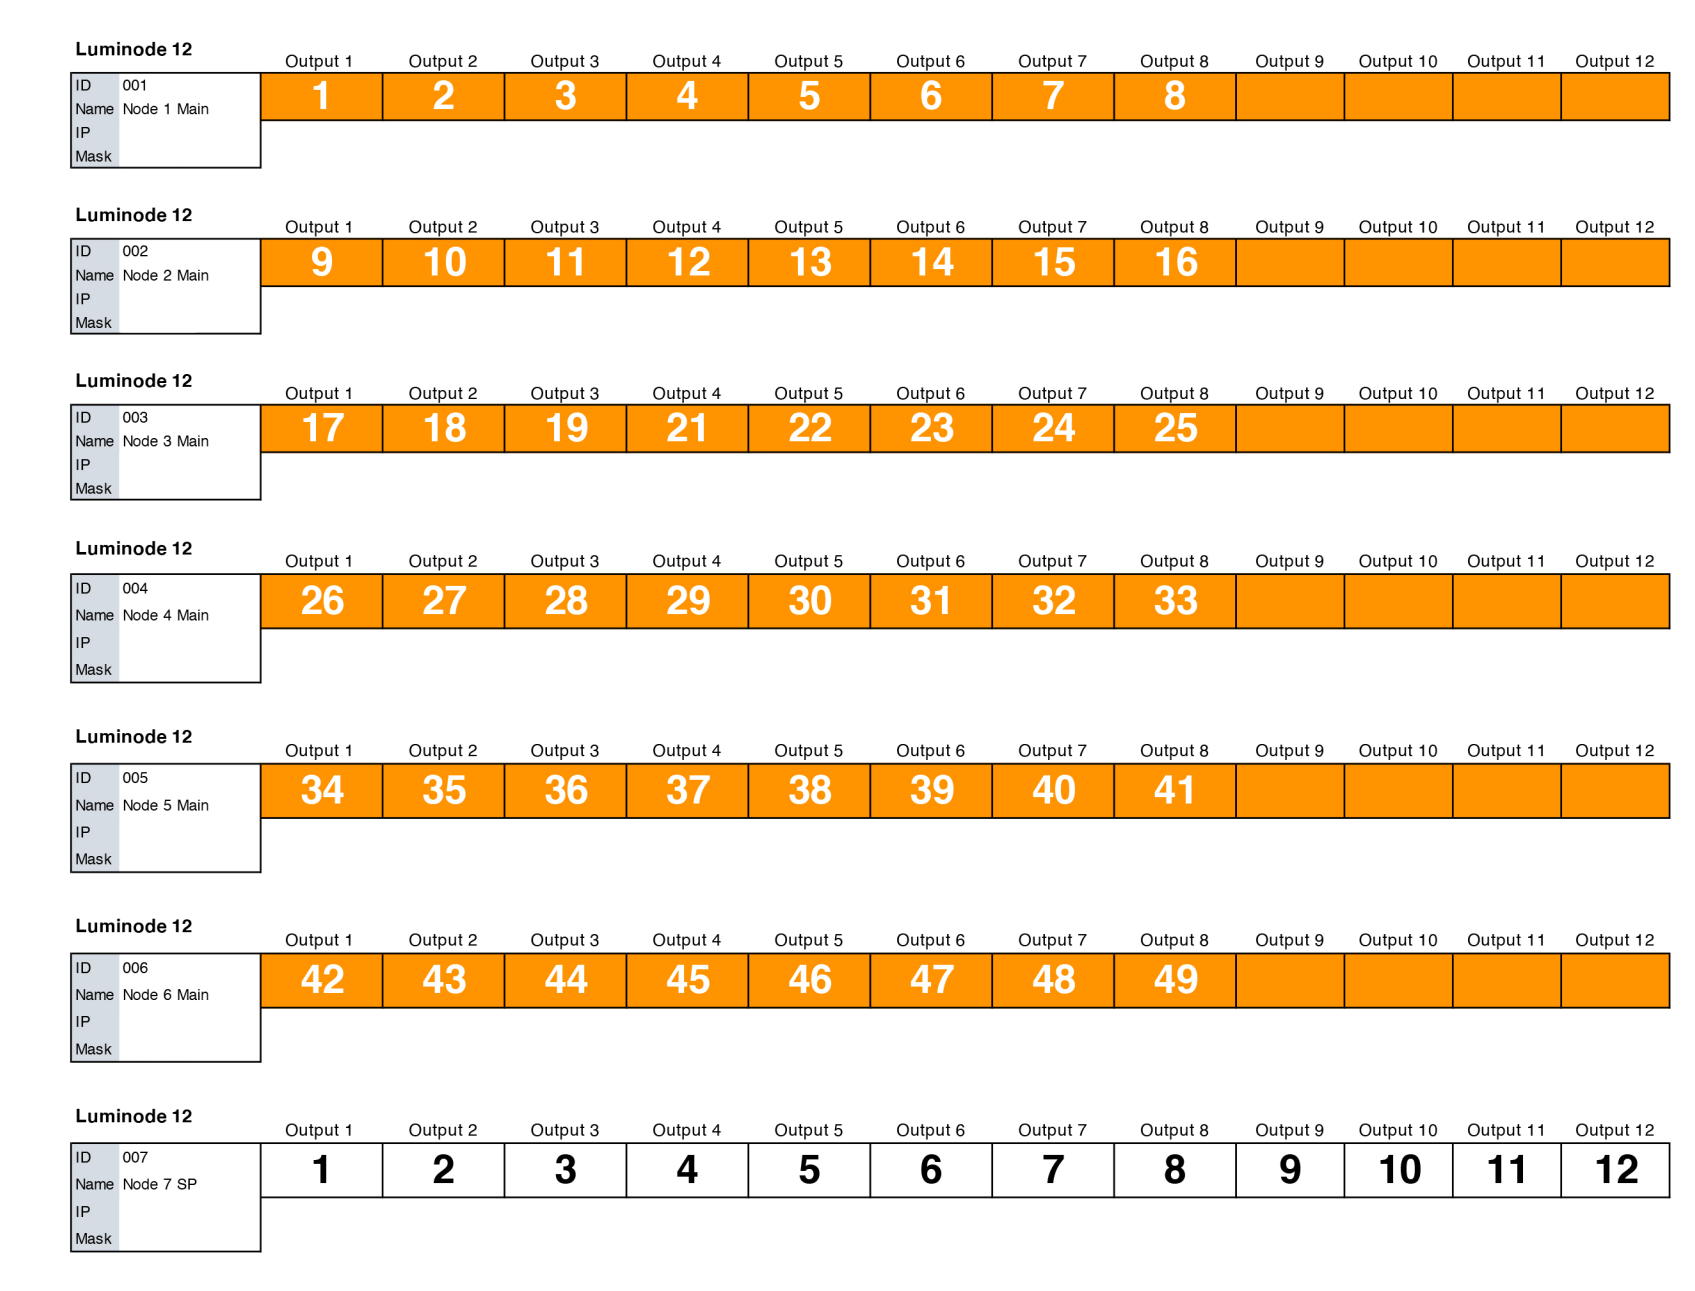

TOUCHDESIGNER

DERIVATIVE . CA

GrandMA 3 Full Size

MAIN FoH
IP1:
IP2:
IP3:

GrandMA 3 Light

Rover
IP1:
IP2:
IP3:

GrandMA 3 Full Size

Backup FoH
IP1:
IP2:
IP3:

GrandMA 3 Light

System/SP
IP1:
IP2:
IP3:

double rack

double rack