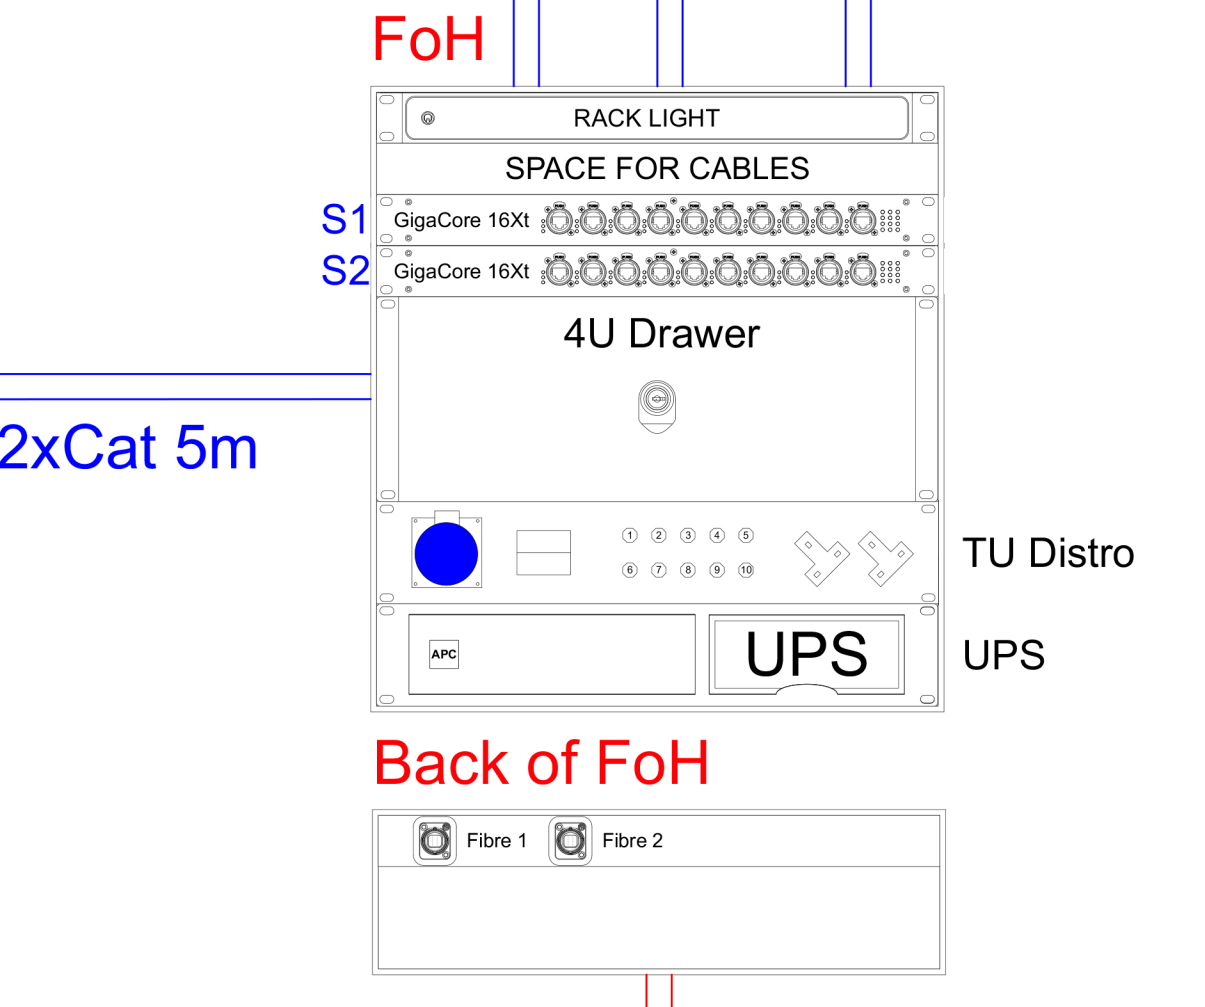

TOUCHDESIGNER

DERIVATIVE . CA

GrandMA 3 Full Size

MAIN FoH
IP1:
IP2:
IP3:

GrandMA 3 Light

Rover
IP1:
IP2:
IP3:

GrandMA 3 Full Size

Backup FoH
IP1:
IP2:
IP3:

GrandMA 3 Light

System/SP
IP1:
IP2:
IP3:

double rack

double rack